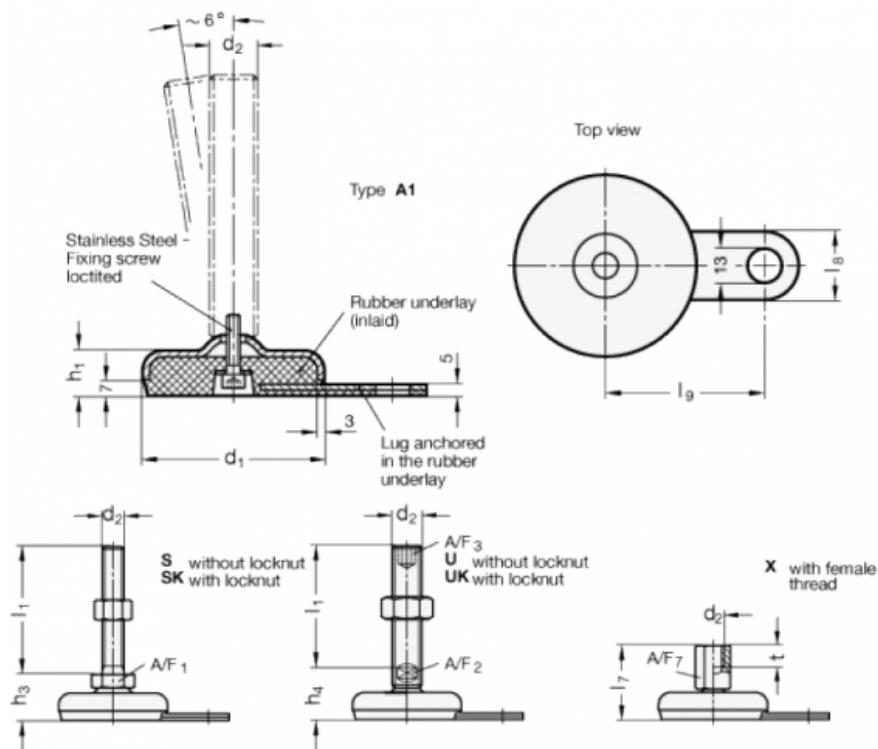

Article number: 2032100M16100A1UK

Description: E+G levelling foot  
GN 32-100-M16-100-A1-UK

Note: UK With nut, Hexagon socket at the top, Wrench flat at the bottom

## Measures

A/F2 = 12

I9 = 80

A/F3 = 8

d1 = 100

d2 = M16

h1 = 21

h4 = 35

l1 = 100

l8 = 30